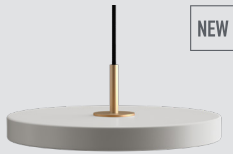

COLLECTION

LAMPS

Asteria
page 86