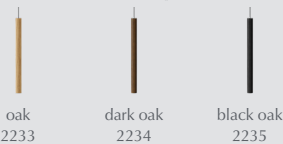

black oak
2265

Chimes ø: 3.4 cm h: 22 cm. Pendant lamp
3 m black cord
2W LED spot built-in, lighting hours: 50000, 3000 k, 220 lm, ≥80 ra
Materials: Oak. Metal canopy
10-year warranty. Non dimmable
Designed by Asger Risborg Jakobsen

Find inspiration at page 81

Chimes

EUR	69.00	DKK	499.00
GBP	64.00	SEK	699.00

Chimes cluster 3 | lamp

oak
2230

dark oak
2231

black oak
2232

Chimes cluster 3 ø: 3.4 cm h: 22 cm. Pendant lamp
3 m black cord
3 x 2W LED spot built-in, lighting hours: 50000, 3000 k, 3 x 220 lm, ≥80 ra
Materials: Oak. Metal canopy
10-year warranty. Non dimmable
Designed by Asger Risborg Jakobsen

Find inspiration at page 11, 47

Chimes cluster 3

EUR	199.00	DKK	1499.00
GBP	189.00	SEK	2099.00

Chimes tall | lamp

oak
2233

dark oak
2234

black oak
2235

Chimes tall ø: 3.4 cm h: 44 cm. Pendant lamp
3 m black cord
2W LED spot built-in, lighting hours: 50000, 3000 k, 220 lm, ≥80 ra
Materials: Oak. Metal canopy
10-year warranty. Non dimmable
Designed by Asger Risborg Jakobsen

Find inspiration at page 22

Chimes tall

EUR	129.00	DKK	899.00
GBP	119.00	SEK	1299.00

Eos Evia medium & large | lampshade

white
medium 2349
large 2350

Eos Evia medium ø: 40 cm h: 39 cm

Eos Evia large ø: 55 cm h: 54 cm