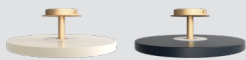

Asteria Up | lamp

pearl white 2329
anthracite grey 2330

Asteria Up ø: 60 cm h: 21 cm. Weight 6.8 kg. Surface mounted lamp
Materials: Steel and PS. Metal canopy
37W LED panel built-in incl. ambient top light, lighting hours: 25000, 3000 k, 2300 lm, >80 ra
10-year warranty. Dimmable with external driver
Designed by Søren Ravn Christensen

Find inspiration at page 50, 53