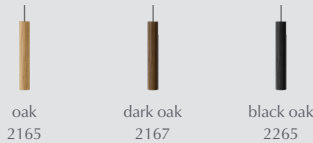

Find inspiration at page 5, 24

Hazel mini

EUR	229.00	DKK	1699.00
GBP	209.00	SEK	2299.00

Hazel medium

EUR	349.00	DKK	2599.00
GBP	309.00	SEK	3599.00

Chimes | lamp

oak
2165

dark oak
2167

black oak
2265

Chimes ø: 3.4 cm h: 22 cm. Pendant lamp
3 m black cord
2W LED spot built-in, lighting hours: 50000, 3000 k, 220 lm, ≥80 ra
Materials: Oak. Metal canopy
10-year warranty. Non dimmable
Designed by Asger Risborg Jakobsen

Find inspiration at page 81

Chimes

EUR	69.00	DKK	499.00
GBP	64.00	SEK	699.00

Chimes cluster 3 | lamp

oak
2230

dark oak
2231

black oak
2232

Chimes cluster 3 ø: 3.4 cm h: 22 cm. Pendant lamp
3 m black cord
3 x 2W LED spot built-in, lighting hours: 50000, 3000 k, 3 x 220 lm, ≥80 ra
Materials: Oak. Metal canopy
10-year warranty. Non dimmable
Designed by Asger Risborg Jakobsen