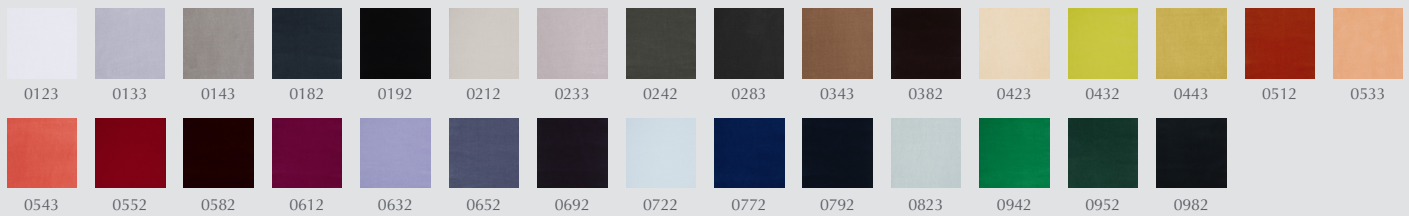

Harald 3 | Fabric from Kvadrat

A closely-woven, very short-pile velour, Harald brings the fresh, soft texture of cotton to a directionless velvety textile. The intense colour offered by this matte velour places the focus strongly onto the silhouette of the up-

holstered object, emphasising its shape and contours. Originally designed by Fanny Aronsen, Harald comes in a new colour palette conceived by Raf Simons offering a particularly large selection of vivid keynote tones,

including primrose yellow, burnt orange, raspberry, lavender, aubergine and dark mint green, alongside more natural tones. Harald is a durable fabric suitable for use as curtains as well as in upholstery.

Name: Harald 3
Designer: Raf Simons & Fanny Aronsen
Type: Raf Simons upholstery
Pattern: Solid
Composition: 100% Cotton

Weight: 520 g/lin.m
Width: 140 cm
Durability: 100.000 Martindale
Pilling: 4-5
Lightfastness: 5

Sustainability: Natural fibres
Sustainable resource
Manufactured in: Italy
Price: Upon request
Delivery time: Within 6 weeks