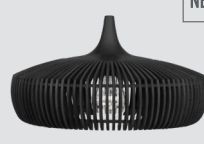

Clava Dine Wood
page 92