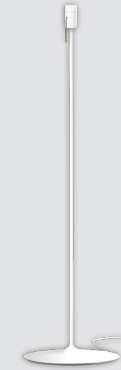

E27 max 15W LED

Designed by Anders Klem

Champagne table white black	
EUR 89.00	DKK 699.00
GBP 79.00	SEK 899.00

Champagne table brushed steel brushed brass	
EUR 99.00	DKK 749.00
GBP 89.00	SEK 999.00

Champagne floor | light stand

white
4035

black
4036

brushed steel
4047

NEW

brushed brass
4048

NEW

Champagne floor ø: 38 cm h: 140 cm
Materials: Aluminium, Steel, MDF and ABS

1.5 m textile cord. E27 max 15W LED

Designed by Anders Klem

Find inspiration at page 37, 79

Champagne floor white black	
EUR 169.00	DKK 1249.00
GBP 149.00	SEK 1699.00

Champagne floor brushed steel brushed brass	
EUR 199.00	DKK 1499.00
GBP 179.00	SEK 2099.00