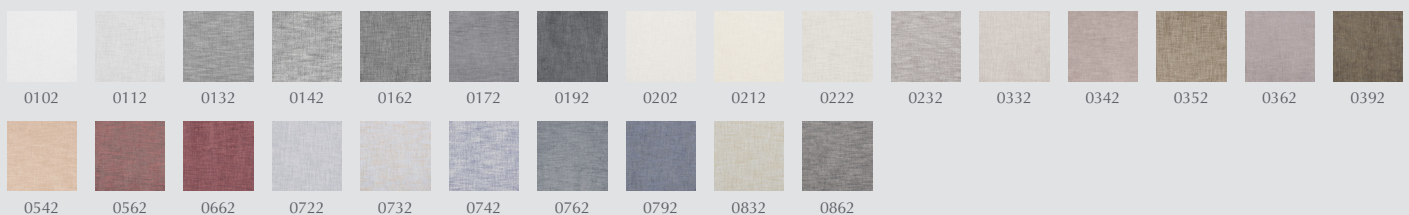

Maple | Fabric from Kvadrat

Aero-finished and therefore extremely soft to the touch, Pine and Maple are made with three tone-in-tone coloured yarns. The viscose used in their construction gives them a distinctive shimmer, which deepens according

to the light and the perspective of the viewer. Pine is flat-woven and has a subtle striated look. Maple is woven with a chenille yarn and has a soft pile that reveals the structure of the weave. Foreign fibres and small clusters

of colour may appear on the fabric's surface adding to their slightly irregular, casual expression.

Name: Maple
Designer: Åsa Pärson
Type: Upholstery
Pattern: Solid
Composition: 81% Viscose, 15% Linen, 4% Polyester

Weight: 850 g/lin.m
Width: 140 cm
Durability: 30.000 Martindale
Pilling: 4-5
Lightfastness: 5-7

Sustainability: Natural fibres
Sustainable resource
Manufactured in: Turkey
Price: Upon request
Delivery time: Within 6 weeks