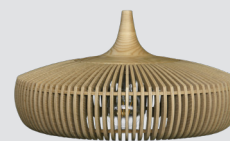

Clava Dine Wood
EUR 499.00 DKK 3699.00
GBP 459.00 SEK 5299.00

Clava Dine | lampshade

Clava Dine ø: 43 cm h: 28 cm

Pendant lamp. Materials: Aluminium

Lightsource max 15W LED E27 / E26 (not included)

Recommended bulb: Idea LED 6.5W 4033

Designed by Søren Ravn Christensen

Find inspiration at page 71