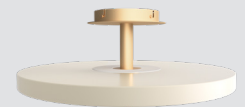

Asteria Up
EUR 499.00 DKK 3699.00
GBP 459.00 SEK 5299.00