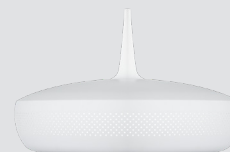

Clava Dine
EUR 189.00 DKK 1399.00
GBP 169.00 SEK 1799.00

Clava | lampshade

Clava ø: 21.5 cm h: 33 cm

Pendant lamp. Materials: Aluminium

Lightsource max 15W LED E27 / E26 (not included)

Designed by Søren Ravn Christensen