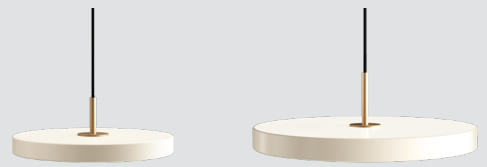

Stories | shelving
page 107

Step It Up | step stool
page 107

Lean On Me | clothes rack
page 108

Butterflies | hook
page 108

Asteria mini & medium | lamp

Asteria mini ø: 31 cm h: 10.5 cm. 14W LED panel built-in, lighting hours: 25000, 3000 k, 900 lm, >80 ra. 2.7 m black textile cord
 Asteria medium ø: 43 cm h: 14 cm. 16W LED panel built-in, lighting hours: 25000, 3000 k, 1300 lm, >80 ra. 2.7 m black textile cord
 Pendant lamp. Materials: Steel, Aluminium and Acrylic. Metal canopy
 10-year warranty. Dimmable with external driver
 Designed by Søren Ravn Christensen