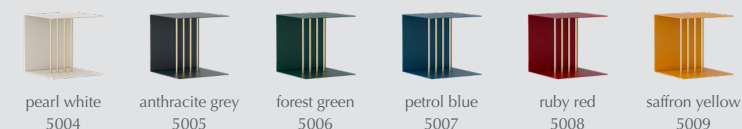

Flow | shelf

black ash 5418

Flow w: 98 cm h: 6 cm d: 20 cm

Materials: Solid ash and Steel

Designed by Lasse Sortkjær

Find inspiration at page 61

Flow	
EUR 199.00	DKK 1499.00
GBP 179.00	SEK 2099.00

Teaser | shelf