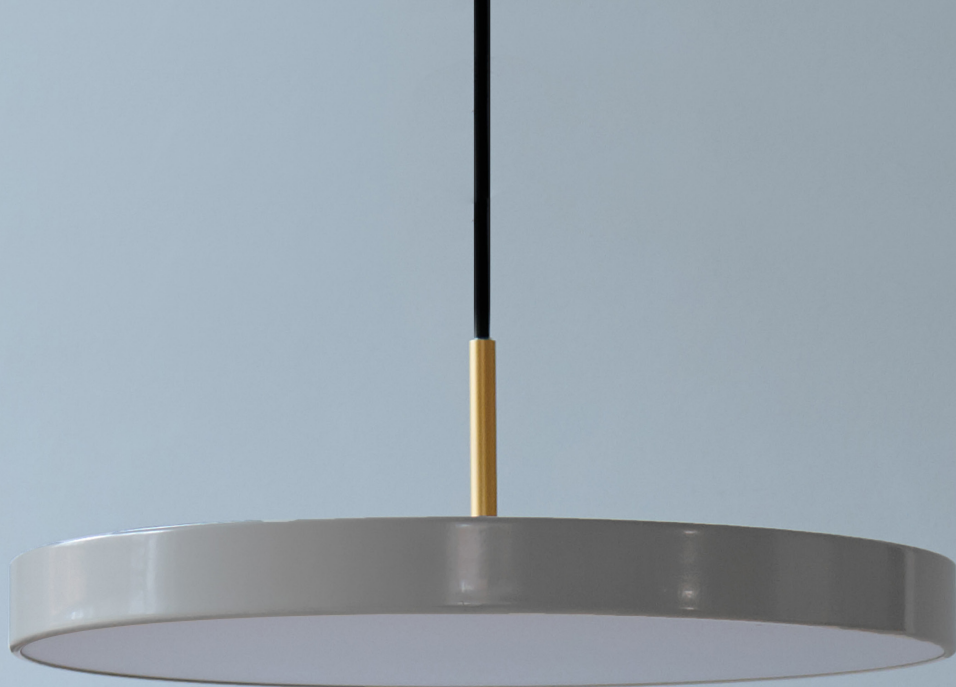

Asteria lamp, medium, nuance mist NEW, EUR 269