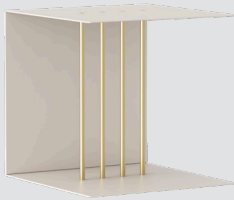

Teaser | shelf
page 105