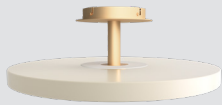

Asteria Up
page 87