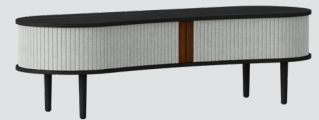

Audacious | tv bench
page 106