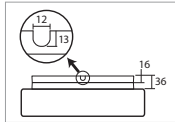

Podstavec pro boční přívod
/ base for side supply
EDNA 3 - code 33501

EDNA 3

Ø 350mm