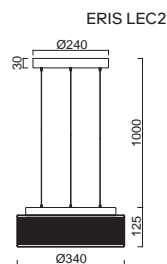

ERIS LEC2

Ø 340mm

code	type	colour	[W]	T [K]	IP	BTTO [lm]	NTTO [lm]	DALI	EM COMB (3h)
67384	LED-1L14C03ZLE11/412C/L100 B 3000	○	14	3000	IP40	2000	1000	70424	
67385	LED-1L14B07ZLE11/412C/L100 B 3000	○	19	3000	IP40	2590	1300	70425	
67386	LED-1L14C03ZLE11/412C/L100 C 3000	●	14	3000	IP40	2000	1000	70426	
67387	LED-1L14B07ZLE11/412C/L100 C 3000	●	19	3000	IP40	2590	1300	70427	
67884	LED-1L14C03ZLE11/412C/L100 B 4000	○	14	4000	IP40	2110	1060	70924	
67885	LED-1L14B07ZLE11/412C/L100 B 4000	○	19	4000	IP40	2700	1350	70925	
67886	LED-1L14C03ZLE11/412C/L100 C 4000	●	14	4000	IP40	2110	1060	70926	
67887	LED-1L14B07ZLE11/412C/L100 C 4000	●	19	4000	IP40	2700	1350	70927	
PŘEPÍNATELNÉ / CHANGEABLE 3000K/4000K									
71351	LED-1L14C03ZLE11/412C/L100 B 3/4K	○	14	3000/4000	IP40	2000/2110	1000/1060	71352	
71353	LED-1L14B07ZLE11/412C/L100 B 3/4K	○	19	3000/4000	IP40	2590/2700	1300/1350	71354	
71355	LED-1L14C03ZLE11/412C/L100 C 3/4K	●	14	3000/4000	IP40	2000/2110	1000/1060	71356	
71357	LED-1L14B07ZLE11/412C/L100 C 3/4K	●	19	3000/4000	IP40	2590/2700	1300/1350	71358	

ERIS LEC3

Ø 445mm

code	type	colour	[W]	T [K]	IP	BTTO [lm]	NTTO [lm]	DALI	EM COMB (3h)
67396	LED-1L16C07ZLE11/413C/L100 B 3000	○	27	3000	IP40	3690	1850	67397	
67398	LED-1L16B07ZLE11/413C/L100 B 3000	○	33	3000	IP40	4850	2430	67399	
67400	LED-1L16C07ZLE11/413C/L100 C 3000	●	27	3000	IP40	3690	1850	67401	
67402	LED-1L16B07ZLE11/413C/L100 C 3000	●	33	3000	IP40	4850	2430	67403	
67896	LED-1L16C07ZLE11/413C/L100 B 4000	○	27	4000	IP40	3890	1950	67897	
67898	LED-1L16B07ZLE11/413C/L100 B 4000	○	33	4000	IP40	5070	2540	67899	
67900	LED-1L16C07ZLE11/413C/L100 C 4000	●	27	4000	IP40	3890	1950	67901	
67902	LED-1L16B07ZLE11/413C/L100 C 4000	●	33	4000	IP40	5070	2540	67903	
PŘEPÍNATELNÉ / CHANGEABLE 3000K/4000K									
71359	LED-1L16C07ZLE11/413C/L100 B 3/4K	○	27	3000/4000	IP40	3690/3890	1850/1950	71360	
71361	LED-1L16B07ZLE11/413C/L100 B 3/4K	○	33	3000/4000	IP40	4850/5070	2430/2540	71362	
71363	LED-1L16C07ZLE11/413C/L100 C 3/4K	●	27	3000/4000	IP40	3690/3890	1850/1950	71364	
71365	LED-1L16B07ZLE11/413C/L100 C 3/4K	●	33	3000/4000	IP40	4850/5070	2430/2540	71366	

Další možnost provedení svítidla/Other option for the fixture: **[CRI>90]**

LEGEND: Sensor - kód svítidla s pohybovým HF senzorem / code for luminaire with HF sensor | **DALI** - kód svítidla se stmívatelným DALI předřadníkem / code for luminaire with DALI driver | **Corridor** - kód pro svítidlo s Corridor funkcí (HF + DALI) / code for luminaire with Corridor function (HF + DALI) | **EM COMB (3h)** - kód nouzového kombinovaného svítidla (3h) / code for luminaire with emergency unit combined (3h) | **EM + Sensor (3h)** - kód nouzového kombinovaného svítidla (3h) s HF senzorem / code for luminaire with emergency unit combined (3h) and HF sensor