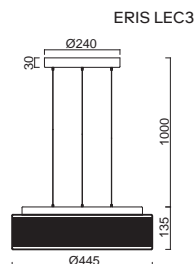

ERIS LEC2

Ø 340mm

code	type	colour	[W]	T [K]	IP	BTTO [lm]	NTTO [lm]	DALI	EM COMB (3h)
67384	LED-1L14C03ZLE11/412C/L100 B 3000	○	14	3000	IP40	2000	1000	70424	
67385	LED-1L14B07ZLE11/412C/L100 B 3000	○	19	3000	IP40	2590	1300	70425	
67386	LED-1L14C03ZLE11/412C/L100 C 3000	●	14	3000	IP40	2000	1000	70426	
67387	LED-1L14B07ZLE11/412C/L100 C 3000	●	19	3000	IP40	2590	1300	70427	
67884	LED-1L14C03ZLE11/412C/L100 B 4000	○	14	4000	IP40	2110	1060	70924	
67885	LED-1L14B07ZLE11/412C/L100 B 4000	○	19	4000	IP40	2700	1350	70925	
67886	LED-1L14C03ZLE11/412C/L100 C 4000	●	14	4000	IP40	2110	1060	70926	
67887	LED-1L14B07ZLE11/412C/L100 C 4000	●	19	4000	IP40	2700	1350	70927	
PŘEPÍNATELNÉ / CHANGEABLE 3000K/4000K									
71351	LED-1L14C03ZLE11/412C/L100 B 3/4K	○	14	3000/4000	IP40	2000/2110	1000/1060	71352	
71353	LED-1L14B07ZLE11/412C/L100 B 3/4K	○	19	3000/4000	IP40	2590/2700	1300/1350	71354	
71355	LED-1L14C03ZLE11/412C/L100 C 3/4K	●	14	3000/4000	IP40	2000/2110	1000/1060	71356	
71357	LED-1L14B07ZLE11/412C/L100 C 3/4K	●	19	3000/4000	IP40	2590/2700	1300/1350	71358	

ERIS LEC3

Ø 445mm

code	type	colour	[W]	T [K]	IP	BTTO [lm]	NTTO [lm]	DALI	EM COMB (3h)
67396	LED-1L16C07ZLE11/413C/L100 B 3000	○	27	3000	IP40	3690	1850	67397	
67398	LED-1L16B07ZLE11/413C/L100 B 3000	○	33	3000	IP40	4850	2430	67399	
67400	LED-1L16C07ZLE11/413C/L100 C 3000	●	27	3000	IP40	3690	1850	67401	
67402	LED-1L16B07ZLE11/413C/L100 C 3000	●	33	3000	IP40	4850	2430	67403	
67896	LED-1L16C07ZLE11/413C/L100 B 4000	○	27	4000	IP40	3890	1950	67897	
67898	LED-1L16B07ZLE11/413C/L100 B 4000	○	33	4000	IP40	5070	2540	67899	
67900	LED-1L16C07ZLE11/413C/L100 C 4000	●	27	4000	IP40	3890	1950	67901	
67902	LED-1L16B07ZLE11/413C/L100 C 4000	●	33	4000	IP40	5070	2540	67903	
PŘEPÍNATELNÉ / CHANGEABLE 3000K/4000K									
71359	LED-1L16C07ZLE11/413C/L100 B 3/4K	○	27	3000/4000	IP40	3690/3890	1850/1950	71360	
71361	LED-1L16B07ZLE11/413C/L100 B 3/4K	○	33	3000/4000	IP40	4850/5070	2430/2540	71362	
71363	LED-1L16C07ZLE11/413C/L100 C 3/4K	●	27	3000/4000	IP40	3690/3890	1850/1950	71364	
71365	LED-1L16B07ZLE11/413C/L100 C 3/4K	●	33	3000/4000	IP40	4850/5070	2430/2540	71366	

Další možnost provedení svítidla/Other option for the fixture: **[CRI>90]**

LEGEND: Sensor - kód svítidla s pohybovým HF senzorem / code for luminaire with HF sensor | **DALI** - kód svítidla se stmívatelným DALI předřadníkem / code for luminaire with DALI driver | **Corridor** - kód pro svítidlo s Corridor funkcí (HF + DALI) / code for luminaire with Corridor function (HF + DALI) | **EM COMB (3h)** - kód nouzového kombinovaného svítidla (3h) / code for luminaire with emergency unit combined (3h) | **EM + Sensor (3h)** - kód nouzového kombinovaného svítidla (3h) s HF senzorem / code for luminaire with emergency unit combined (3h) and HF sensor